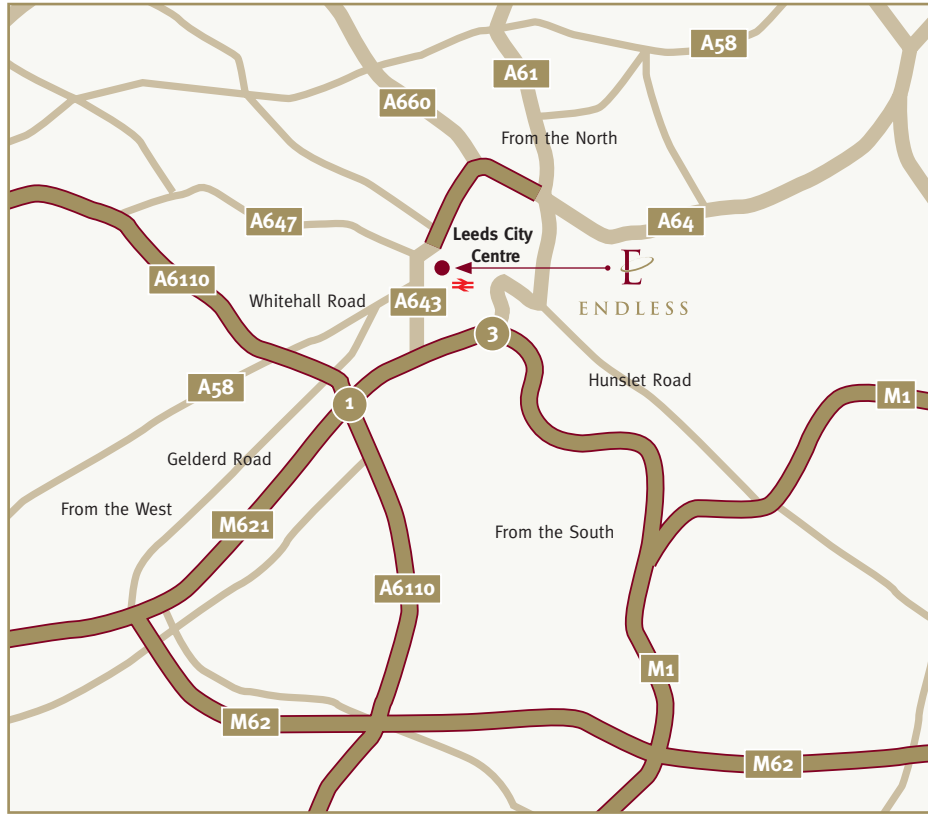

ENDLESS

Leeds Office

How to find us

By road:

From the South –
the M1 to the M621 City Centre.

From the North –
the A1M to the M621 City Centre.

From the West –
the M62 to the M621 City Centre.

From the East –
the M62 to the M621 City Centre.

From the M621 follow signs to City Square and the Railway Station. Turn left past the Queens Hotel, stay in the left hand lane and turn left as if going to the station. Turn right at the roundabout (second exit) onto Aire Street. Go straight ahead and turn left at the traffic lights and our offices are the second building on the left.

By rail:

Leeds City Station – is a short walk away.

By air:

Leeds Bradford Airport – is half an hour away by taxi.

Parking:

Please be aware that parking is very limited within Whitehall Quay - we would recommend that you use the local car parks - or park on the meters - as indicated on the map here.

We have restricted parking spaces - which can be reserved in advance by calling 0113 210 4000.