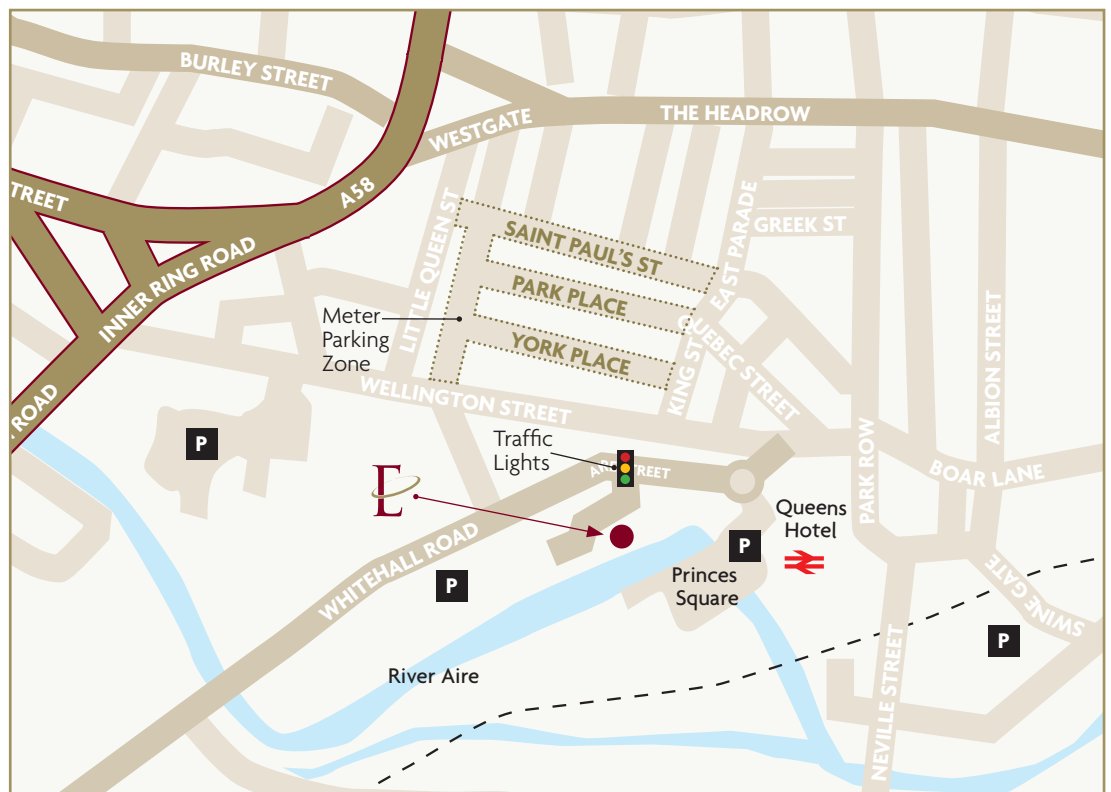

Endless LLP

3 Whitehall Quay

Leeds LS1 4BF

T: 0113 210 4000

F: 0845 280 2411

E: info@endlessllp.com

W: www.endlessllp.com